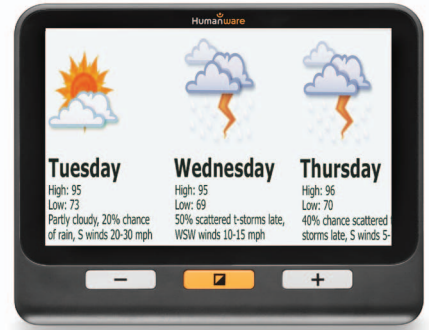

explorē⁸

THE BIG PICTURE IN A SMALL PACKAGE

More than ever, people with low vision are looking for a powerful yet lightweight tool to help them see clearly in their daily activities. Our latest innovation? The **explorē 8**, a Touchscreen HD handheld magnifier for active people who prefer a large screen but still want maximum portability. It is smaller, lighter and more affordable than most 7-inch magnifiers on the market while providing a screen more than 30% larger, designed to make life easier—and a whole lot clearer.

HumanwareTM

see things. **differently.**

A MAGNIFIER MADE FOR MODERN LIFE

Delivering unmatched image quality, the explorē 8 features two 21-megapixel cameras—one for things less than 15 cm away like documents, books and newspapers, and a second camera for distance viewing away to see things like street and shop signs.

The device boasts the largest screen in the smallest package, designed with the latest technology, innovative features and an easy to use touchscreen for unmatched mobility, comfort and convenience wherever you go.

Lightweight device loaded with next-level features

The explorē 8 may be compact but it packs a powerful punch, with a large Ultra HD screen for easy reading and a host of other cutting-edge features to help keep things in focus when you're on the move.